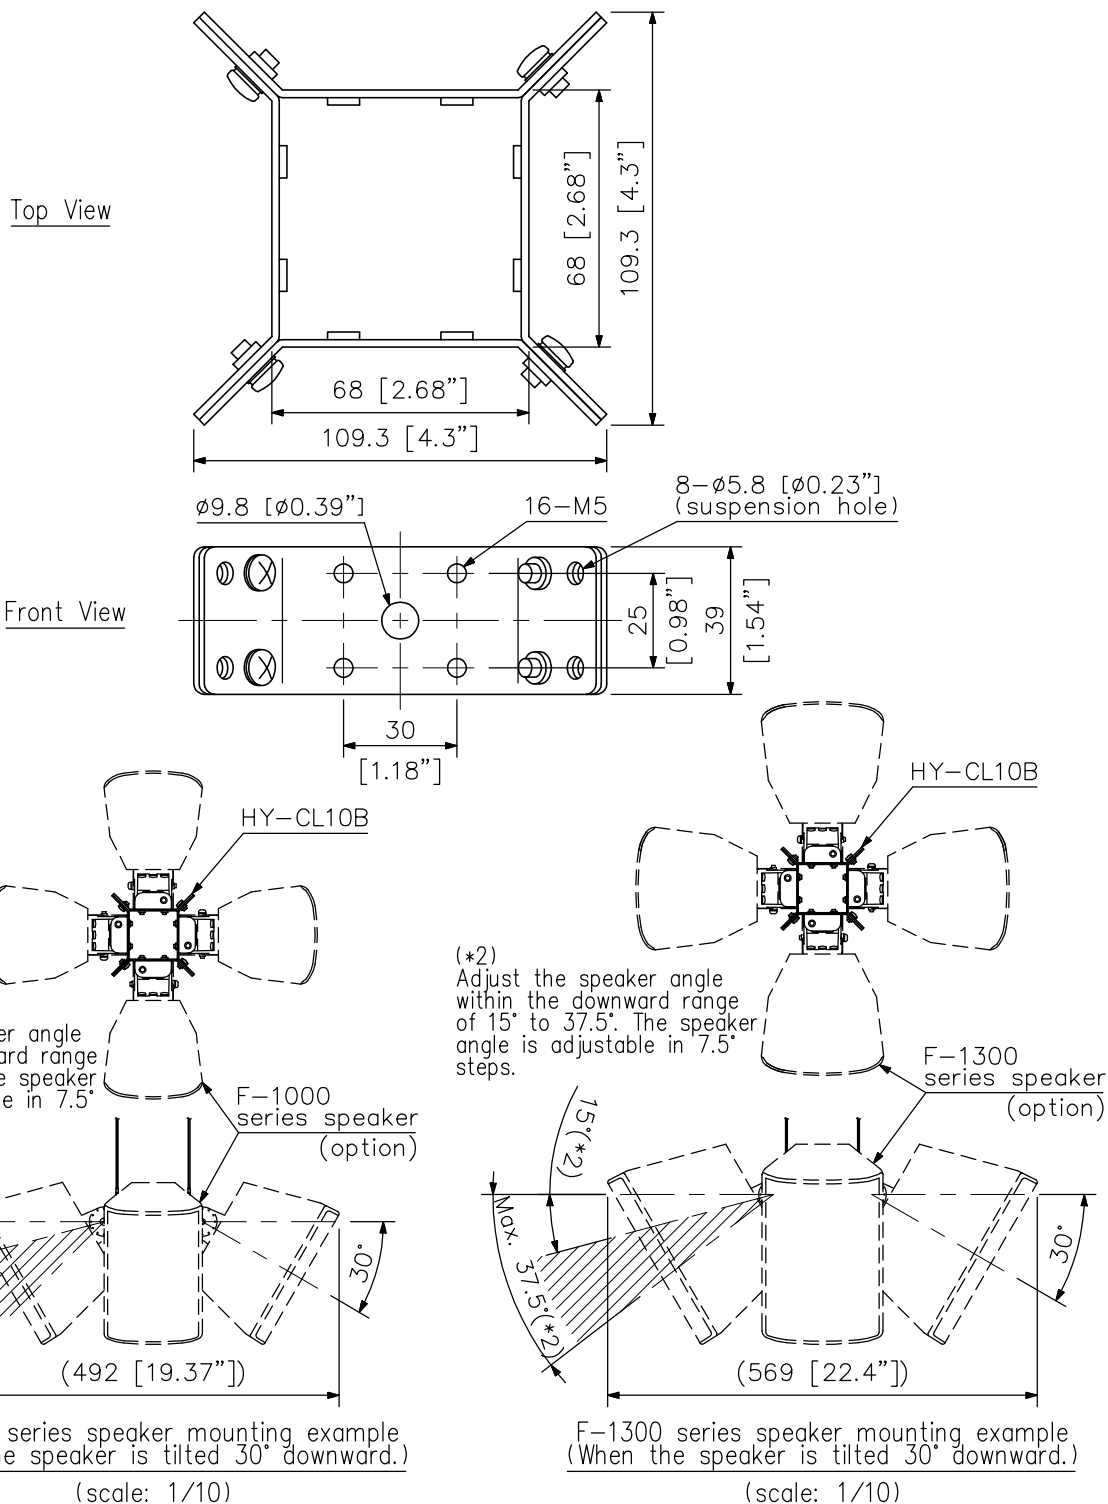

DESCRIPTION

The HY-CL10B Cluster Bracket is used for cluster ceiling suspension of 4 F-1000 Series or F-1300 Series speakers.

SPECIFICATIONS

Finish	Steel plate, black, paint
Dimensions	109.3 (W) × 39 (H) × 109.3 (D) mm (4.3" × 1.54" × 4.3")
Weight	380 g (0.84 lb)
Accessory	Speaker mounting bracket (with washer) ...16

APPEARANCE

UNIT:mm SCALE:1/2